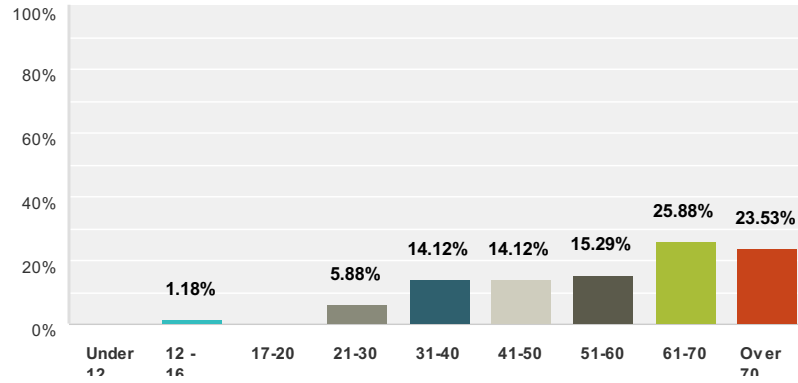

Q14 Are you?

Answered: 87 Skipped: 1

Answer Choices	Responses	
Female	64.37%	56
Male	35.63%	31
Total		87

Q15 How old are you?

Answered: 85 Skipped: 3

Answer Choices	Responses	Count
Under 12	0.00%	0
12 - 16	1.18%	1
17-20	0.00%	0
21-30	5.88%	5
31-40	14.12%	12
41-50	14.12%	12
51-60	15.29%	13
61-70	25.88%	22
Over 70	23.53%	20
Total		85