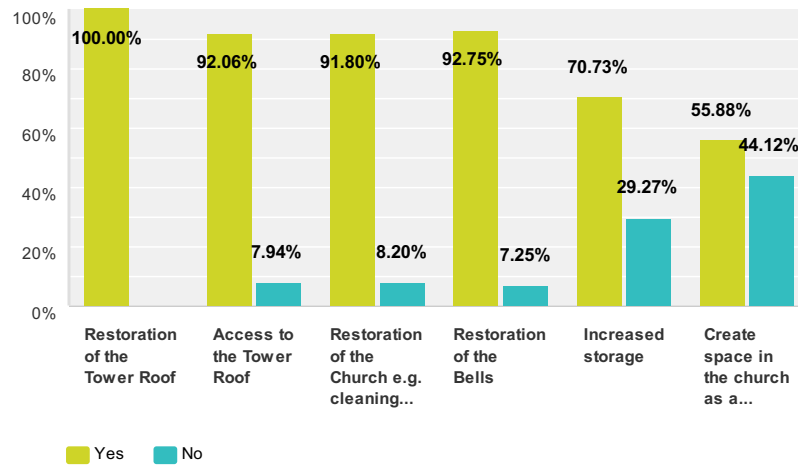

Dreaming Dreams All Saint's Church Bolton Percy

Q1 The Church

Answered: 88 Skipped: 0

	Yes	No	Total
Have you ever used the building? e.g. services, weddings, funerals	86.21% 75	13.79% 12	87
Is it important to you that we maintain the structure of the building?	98.86% 87	1.14% 1	88
Is it important to you that the building is used more?	80.00% 64	20.00% 16	80

Q2 As well as the restoration of the church roof, would you like to see any of the following? (please tick all that apply)

Answered: 80 Skipped: 8

	Yes	No	Total
Restoration of the Tower Roof	100.00% 74	0.00% 0	74
Access to the Tower Roof	92.06% 58	7.94% 5	63
Restoration of the Church e.g. cleaning internal walls	91.80% 56	8.20% 5	61
Restoration of the Bells	92.75% 64	7.25% 5	69
Increased storage	70.73% 29	29.27% 12	41
Create space in the church as a meeting room	55.88% 19	44.12% 15	34