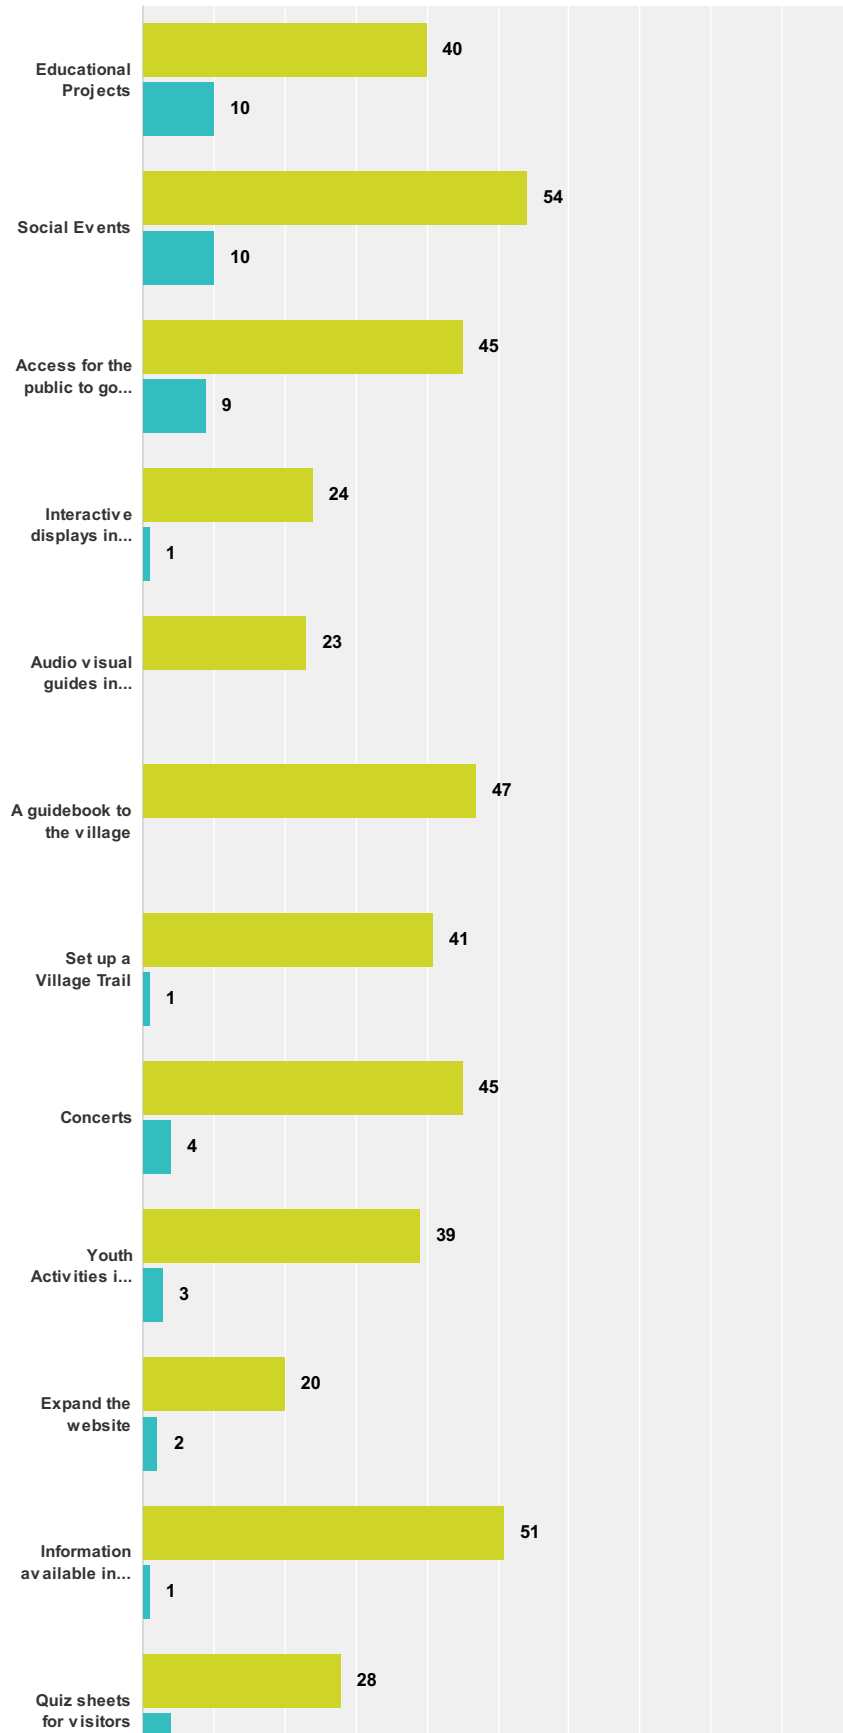

Dreaming Dreams All Saint's Church Bolton Percy

Q9 The Church Grounds

Answered: 88 Skipped: 0

	Yes	No	Total
Do you visit the cemetery gardens? (opposite the church)	80.23% 69	19.77% 17	86
Would you like us to improve the cemetery garden?	63.38% 45	36.62% 26	71
Would you like to see a display explaining the unique aspects of the cemetery gardens?	71.43% 55	28.57% 22	77

Q10 Looking to the future Would you like to see us develop any of the following and would you volunteer to help? (please tick all which apply)

Answered: 76 Skipped: 12

Dreaming Dreams All Saint's Church Bolton Percy