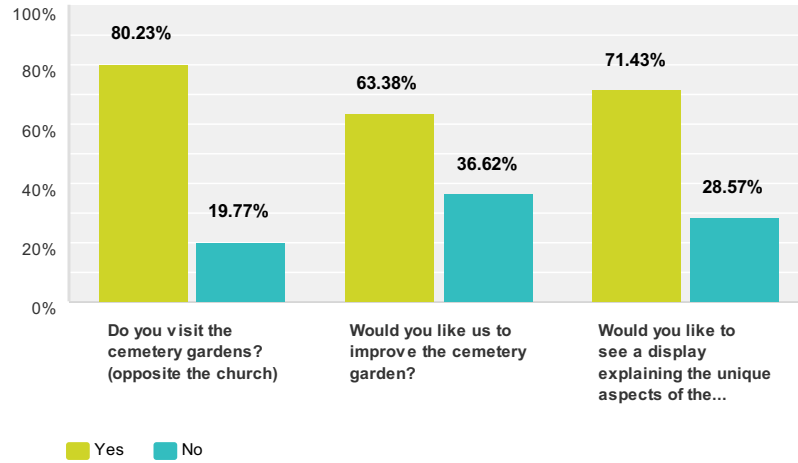

Dreaming Dreams All Saint's Church Bolton Percy

Q9 The Church Grounds

Answered: 88 Skipped: 0

	Yes	No	Total
Do you visit the cemetery gardens? (opposite the church)	80.23% 69	19.77% 17	86
Would you like us to improve the cemetery garden?	63.38% 45	36.62% 26	71
Would you like to see a display explaining the unique aspects of the cemetery gardens?	71.43% 55	28.57% 22	77