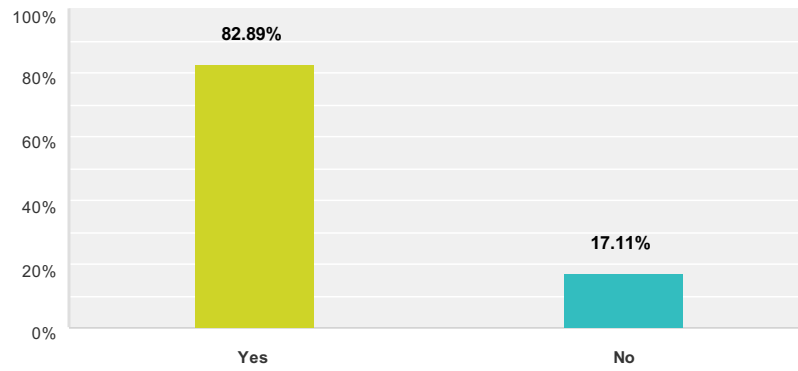

Q5 Should the Parish Room be more of a hub for church community life?

Answered: 73 Skipped: 15

Answer Choices	Responses	
Yes	84.93%	62
No	15.07%	11
Total		73

Q6 Is it important to you that we improve the structure of the Parish Room?

Answered: 76 Skipped: 12

Answer Choices	Responses	
Yes	82.89%	63
No	17.11%	13
Total		76

Q7 Is it important to you that the Parish Room is used more?

Answered: 71 Skipped: 17

Answer Choices	Responses	
Yes	76.06%	54
No	23.94%	17
Total		71