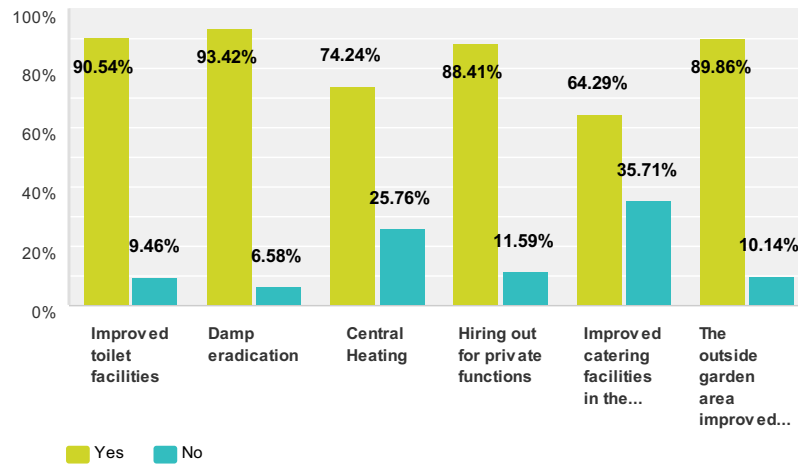

Answered: 76 Skipped: 12

Answer Choices	Responses	
Yes	82.89%	63
No	17.11%	13
Total		76

Q7 Is it important to you that the Parish Room is used more?

Answered: 71 Skipped: 17

Answer Choices	Responses	
Yes	76.06%	54
No	23.94%	17
Total		71

Q8 At the Parish Room, would you like to see the following?

Answered: 79 Skipped: 9

	Yes	No	Total
Improved toilet facilities	90.54% 67	9.46% 7	74
Damp eradication	93.42% 71	6.58% 5	76
Central Heating	74.24% 49	25.76% 17	66
Hiring out for private functions	88.41% 61	11.59% 8	69
Improved catering facilities in the Parish Room	64.29% 36	35.71% 20	56
The outside garden area improved to be more useable	89.86% 62	10.14% 7	69