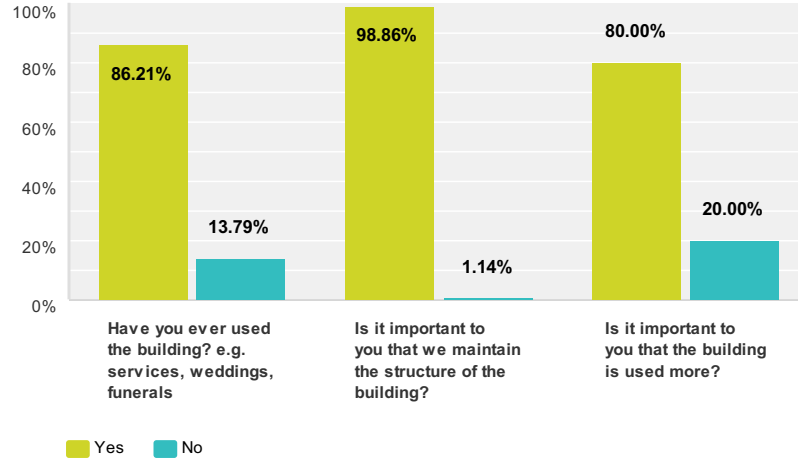

Dreaming Dreams All Saint's Church Bolton Percy

Q1 The Church

Answered: 88 Skipped: 0

	Yes	No	Total
Have you ever used the building? e.g. services, weddings, funerals	86.21% 75	13.79% 12	87
Is it important to you that we maintain the structure of the building?	98.86% 87	1.14% 1	88
Is it important to you that the building is used more?	80.00% 64	20.00% 16	80

Q2 As well as the restoration of the church roof, would you like to see any of the following? (please tick all that apply)

Answered: 80 Skipped: 8

	Yes	No	Total
Restoration of the Tower Roof	100.00% 74	0.00% 0	74
Access to the Tower Roof	92.06% 58	7.94% 5	63
Restoration of the Church e.g. cleaning internal walls	91.80% 56	8.20% 5	61
Restoration of the Bells	92.75% 64	7.25% 5	69
Increased storage	70.73% 29	29.27% 12	41
Create space in the church as a meeting room	55.88% 19	44.12% 15	34