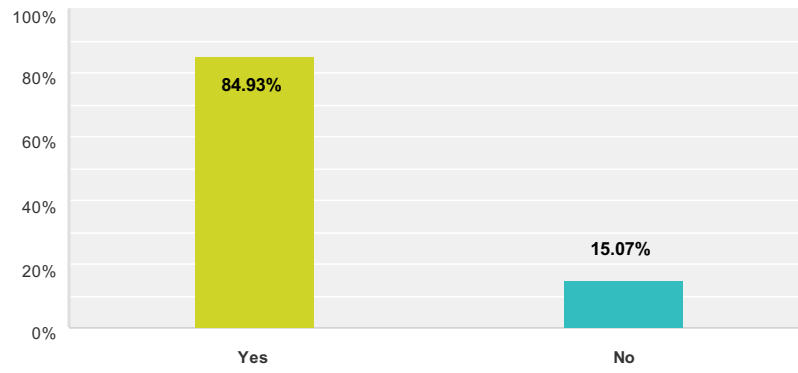

Q5 Should the Parish Room be more of a hub for church community life?

Answered: 73 Skipped: 15

Answer Choices	Responses	
Yes	84.93%	62
No	15.07%	11
Total		73