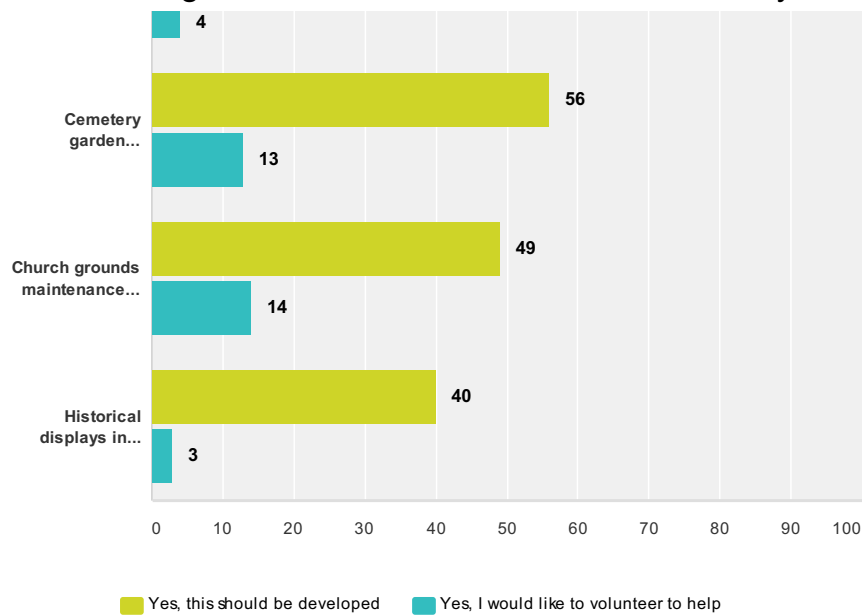

Dreaming Dreams All Saint's Church Bolton Percy

Q9 The Church Grounds

Answered: 88 Skipped: 0

	Yes	No	Total
Do you visit the cemetery gardens? (opposite the church)	80.23% 69	19.77% 17	86
Would you like us to improve the cemetery garden?	63.38% 45	36.62% 26	71
Would you like to see a display explaining the unique aspects of the cemetery gardens?	71.43% 55	28.57% 22	77

Q10 Looking to the future Would you like to see us develop any of the following and would you volunteer to help? (please tick all which apply)

Answered: 76 Skipped: 12

Dreaming Dreams All Saint's Church Bolton Percy