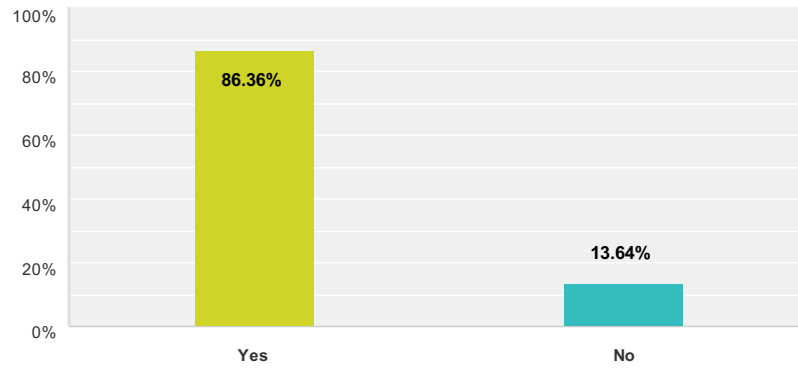

Q3 Parish Room - The Parish Room has a very close link to the church Have you ever used the Parish room? (please tick)

Answered: 88 Skipped: 0

Answer Choices	Responses	
Yes	86.36%	76
No	13.64%	12
Total Respondents: 88