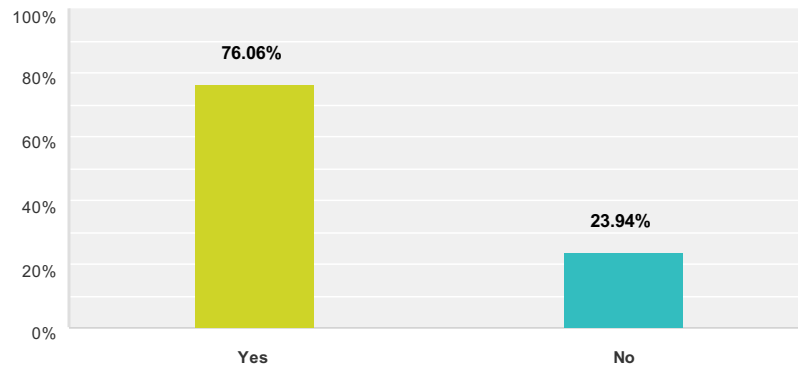

Q5 Should the Parish Room be more of a hub for church community life?

Answered: 73 Skipped: 15

Answer Choices	Responses	
Yes	84.93%	62
No	15.07%	11
Total		73

Q6 Is it important to you that we improve the structure of the Parish Room?

Answered: 76 Skipped: 12

Answer Choices	Responses	
Yes	82.89%	63
No	17.11%	13
Total		76

Q7 Is it important to you that the Parish Room is used more?

Answered: 71 Skipped: 17

Answer Choices	Responses	
Yes	76.06%	54
No	23.94%	17
Total		71