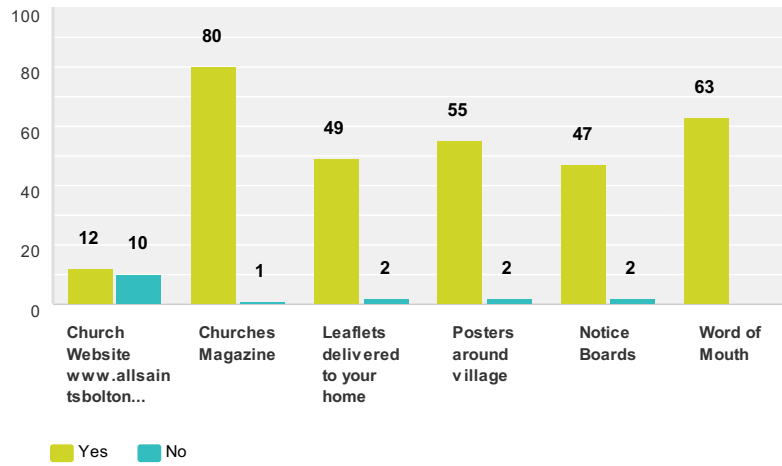

	Yes, this should be developed	Yes, I would like to volunteer to help	Total Respondents
Educational Projects	100.00% 40	25.00% 10	40
Social Events	100.00% 54	18.52% 10	54
Access for the public to go up the Church Tower	95.74% 45	19.15% 9	47
Interactive displays in church	100.00% 24	4.17% 1	24
Audio visual guides in church	100.00% 23	0.00% 0	23
A guidebook to the village	100.00% 47	0.00% 0	47
Set up a Village Trail	100.00% 41	2.44% 1	41
Concerts	100.00% 45	8.89% 4	45
Youth Activities in the church	100.00% 39	7.69% 3	39
Expand the website	100.00% 20	10.00% 2	20
Information available in church about village walks	100.00% 51	1.96% 1	51
Quiz sheets for visitors	100.00% 28	14.29% 4	28
Cemetery garden maintenance	98.25% 56	22.81% 13	57
Church grounds maintenance (Twice a year?)	98.00% 49	28.00% 14	50
Historical displays in Parish Room	100.00% 40	7.50% 3	40

Q11 About Yourself Do you use the following? (please tick all which apply)

Answered: 76 Skipped: 12

	Yes	No	Total
Email	97.37% 74	2.63% 2	76
Facebook	72.22% 26	27.78% 10	36
Twitter	22.73% 5	77.27% 17	22
Pinterest	22.73% 5	77.27% 17	22

Q12 Do you receive the Churches Magazine (Parish Magazine)?

Answered: 87 Skipped: 1

Answer Choices	Responses	
Yes	96.55%	84
No	3.45%	3
Total		87

**Q13 How do you find out about what is available / happening in Bolton Percy?
(please tick all that apply)**

Answered: 86 Skipped: 2

	Yes	No	Total
Church Website www.allsaintsboltonpercy.co.uk	54.55% 12	45.45% 10	22
Churches Magazine	98.77% 80	1.23% 1	81
Leaflets delivered to your home	96.08% 49	3.92% 2	51
Posters around village	96.49% 55	3.51% 2	57
Notice Boards	95.92% 47	4.08% 2	49
Word of Mouth	100.00% 63	0.00% 0	63