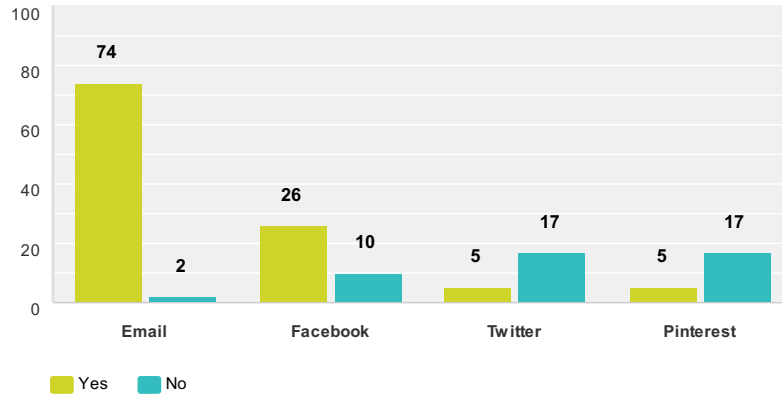

Q11 About Yourself Do you use the following? (please tick all which apply)

Answered: 76 Skipped: 12

	Yes	No	Total
Email	97.37% 74	2.63% 2	76
Facebook	72.22% 26	27.78% 10	36
Twitter	22.73% 5	77.27% 17	22
Pinterest	22.73% 5	77.27% 17	22